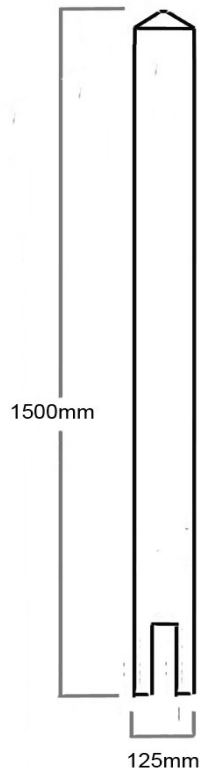

125mm REPLAS BOLLARD

RECYCLED PLASTIC

The Replas 125mm square bollard is made of 100% recycled plastic, moulded with a hollow section and pyramid shaped top. Like all our recycled plastic bollards, the 125mm can be enhanced with a routed collar and reflectors, or fitted with plaque signage to suit the purpose.

125mm Replas bollards are available in a range of colours. They are easy to install stand alone or linked via chain or pipe. Replas recycled plastic bollards will not split, rot or crack, and never need painting.

WEIGHT

14 kg

COLOUR

- Black
- Grey
- Green
- Blue
- Brown

LENGTH OVERALL

1500mm

DIMENSIONS

125 x 125mm square

A row of 125mm Replas bollards